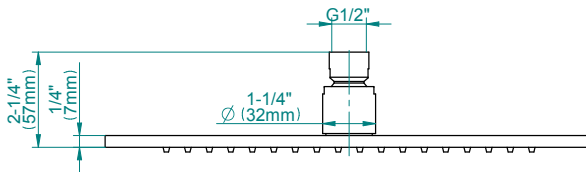

Code Compliance

- CALGreen

Warranty

- Limited lifetime warranty

For complete warranty information go to www.graff-designs.com/en-nam/warranty