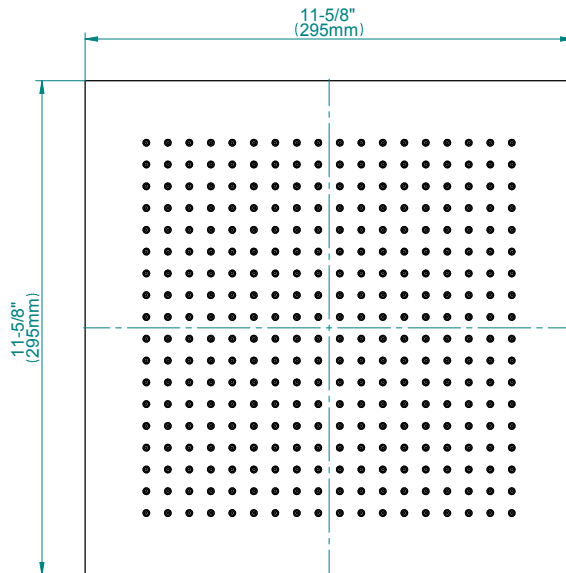

Code Compliance

- CALGreen

Warranty

- Limited lifetime warranty

For complete warranty information go to www.graff-designs.com/en-nam/warranty